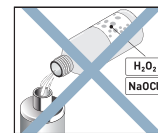

Care instruction

DE Pflegeanleitung

Die Oberfläche ist einfach zu reinigen und zu pflegen. Die glatte Oberfläche
nimmt kaum Schmutz an. Zur regelmässigen Pflege weiches Tuch, Seifenlauge
und Wasser verwenden. Mit trockenem Tuch abtrocknen. Vermeiden Sie den
Einsatz von Scheuermitteln oder Lösungsmitteln, die die Oberfläche
beschädigen.

Schäden, die durch unsachgemässe Behandlung durch den Benutzer entstehen,
entziehen sich unserer Garantieleistung.

FR Mode d'entretien

Cette surface est facile à entretenir. Très lisse, elle retient fort peu la saleté. Pour
un entretien régulier, utiliser un chiffon doux, du savon et de l'eau. Essuyer avec
un chiffon sec.

Évitez d'utiliser des détergents ou des solvants qui endommageraient cette
surface.

Les dommages résultant d'un traitement non conforme effectué par l'utilisateur
sont exclus de la garantie que nous offrons.

IT Modalità di manutenzione

Questa superficie è facile da pulire. Molto liscia, trattiene poco lo sporco.

Per una pulizia

regolare, usare un panno morbido, sapone e acqua. Asciugare con uno straccio
asciutto.

Evitare di usare detersivi o solventi che potrebbero danneggiare la superficie.

I danni dovuti a un trattamento non conforme effettuato dall'utente non sono
coperti dalla nostra garanzia.

EN Maintenance instructions

The surface is simple to clean and care for. The smooth surface hardly accumu-
lates any dirt. Use soft cloth, soapy solution and water for regular care.

Wipe with a dry cloth.

Avoid the use of abrasives or solvents, which damage the surface.

Damage caused by inappropriate treatment by the user, is not covered by our
guarantee.

ES Instrucciones de cuidado

La superficie es fácil de limpiar y mantener. La superficie lisa apenas acepta
suciedad. Use un paño suave, agua jabonosa y agua para el cuidado regular.
Secar con un paño seco. Evite el uso de abrasivos o solventes que dañen la
superficie. Los daños causados por un manejo inadecuado por parte del usua-
rio están más allá de nuestra garantía.

seifomild®
zero

Soap: We recommend our **soap cream**
Seifomild Zero®. This soap cream was speci-
ally developed for use in soap dispensers. It is
discreetly scented with a pleasant fragrance, cosmetically mild to
the skin, dermatologically tested, free from environmentally harmful
microplastics, chloride-free, biodegradable and DIN tested.

15999911	Soap for Seifomat soap dispenser 0,5 ltr. bottles	SC050
15999901	Soap for Seifomat soap dispenser 1,0 ltr. bottles	SC100
15999904	Soap for Seifomat soap dispenser 5,0 ltr. canister	SC500
15999907	Soap for Seifomat soap dispenser 10 ltr. canister	SC1000