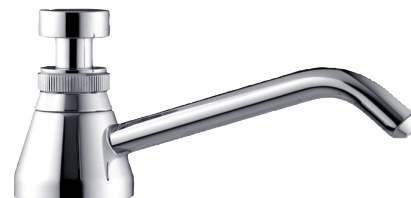

DE LUXE

SL21

Item No. 12080421

SEIFOMAT®
SEIFENSPENDER

PRODUCT FEATURES

Table soap dispenser brass chromium plated, solid reciprocating piston pump

- outlet, crooked: 130 mm
- bore diameter: 21-28 mm
- brass chromium plated
- for the installation in washing stands
- to be filled from the top

Accessories:

- liquid soap Seifomild Zero®
0,5 ltrs. / 1 ltrs. / 5 ltrs. / 10 ltrs.
(microplastic-free, chlorine-free,
dermatologically tested)
- container sizes: 500 / 1.000 ml
- stainless steel container: 450 ml
- repair kit big / small
- complete interior set
- press button
- fastening set
- bottle nut with valve
- hose line
- bottom valve / hose extension kit
- filling funnel
- outlet nozzle Safe
- fixing for 5 litre-container (stainless steel)
- washer ø 50 mm,
drilling diameter: 21-35 mm
- washer ø 60 mm,
drilling diameter: 21-35 mm

Proposal for tender offer:

Table soap dispenser, brass chromium plated, to be filled from the top, for the installation in washing stands. With soap dish, content 500 ml / 1.000 ml.

Outlet, crooked: 130 mm