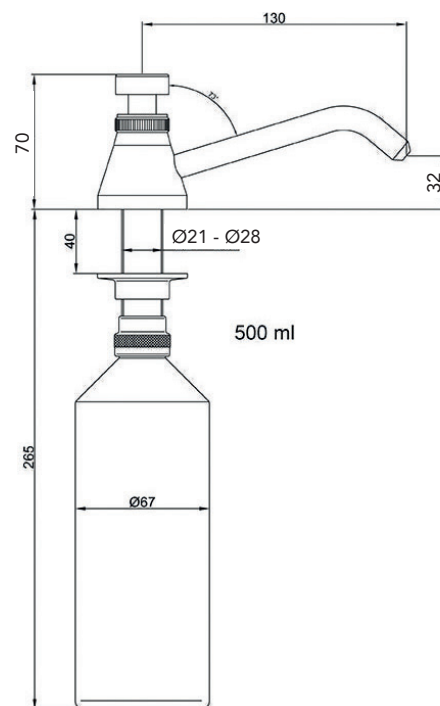

DE LUXE

SL21

Item No. 12080421

SEIFOMAT®
SEIFENSPENDER

PRODUCT FEATURES

Table soap dispenser brass chromium plated, solid reciprocating piston pump

- outlet, crooked: 130 mm
- bore diameter: 21-28 mm
- brass chromium plated
- for the installation in washing stands
- to be filled from the top

Accessories:

- liquid soap Seifomild Zero®
0,5 ltrs. / 1 ltrs. / 5 ltrs. / 10 ltrs.
(microplastic-free, chlorine-free,
dermatologically tested)
- container sizes: 500 / 1.000 ml
- stainless steel container: 450 ml
- repair kit big / small
- complete interior set
- press button
- fastening set
- bottle nut with valve
- hose line
- bottom valve / hose extension kit
- filling funnel
- outlet nozzle Safe
- fixing for 5 litre-container (stainless steel)
- washer ø 50 mm,
drilling diameter: 21-35 mm
- washer ø 60 mm,
drilling diameter: 21-35 mm

Proposal for tender offer:

Table soap dispenser, brass chromium plated, to be filled from the top, for the installation in washing stands. With soap dish, content 500 ml / 1.000 ml.

Outlet, crooked: 130 mm