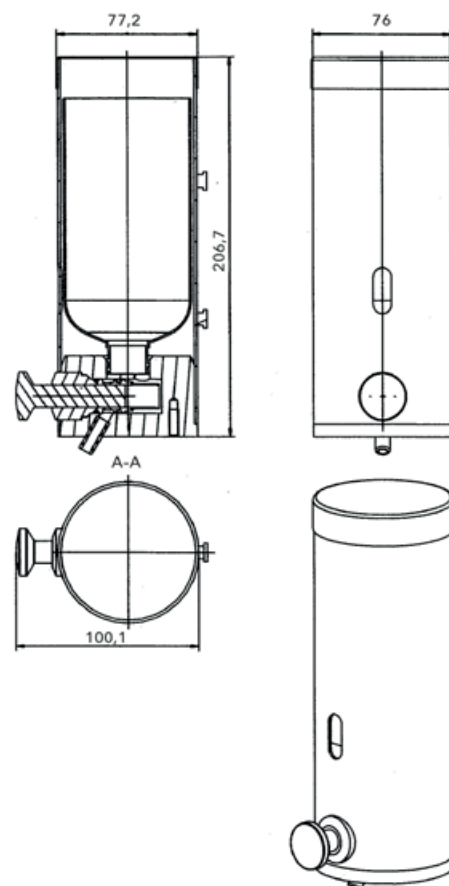

PRODUCT FEATURES

Wall mounted soap dispenser for corner installation, brass chromium plated, solid and elegant. Burglar-proof, to be filled from the top, with level indicator.

- diameter: 7,4 cm
- height: 20,6 cm
- length of outlet: 1,2 cm

Accessories:

- liquid soap Seifomild Zero®
0,5 ltrs. / 1ltrs. / 5 ltrs. / 10 ltrs.
(microplastic-free, chlorine-free,
dermatologically tested)
- repair kit big / small
- complete interior set
- press button
- black plastic lid
- corner fastening

Proposal for tender offer:

Wall mounted soap dispenser for corner, brass chromium plated, massive and elegant, burglar-proof, to be filled from the top, liquid level indication.

Item No.

12080292 / Seifomat® Varis E