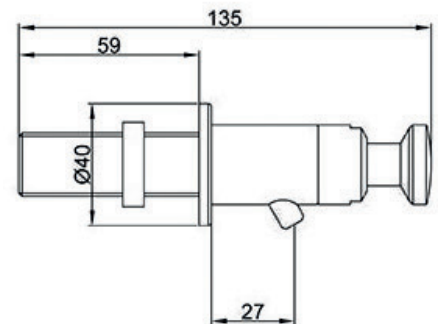

PRODUCT FEATURES

solid reciprocating piston pump, solid and elegant

- bore diameter: 21-23 mm
- outlet: 27 mm
- brass chromium plated
- for the installation on the wall
- suction attachment

Accessories

- liquid soap Seifomild Zero®
0,5 ltrs. / 1 ltrs. / 5 ltrs. / 10 ltrs.
(microplastic-free, chlorine-free,
dermatologically tested)
- container sizes: 500 / 1.000 ml
- stainless steel container: 450 ml
- repair kit big / small
- complete interior set
- press button
- fastening set
- bottle nut with valve
- hose line
- bottom valve / hose extension set
- filling funnel
- fixing for 5 litre-container (stainless steel)
- washer \varnothing 50 mm,
drilling diameter: 21-35 mm
- washer \varnothing 60 mm,
drilling diameter: 21-35 mm

Proposal for tender offer:

solid reciprocating piston pump, brass chromium plated, with suction hose, for the installation on the wall, suction attachment.
Gap outlet: 27 mm

Item No.

12080155 / Seifomat® Air & Ship Wand ASWA