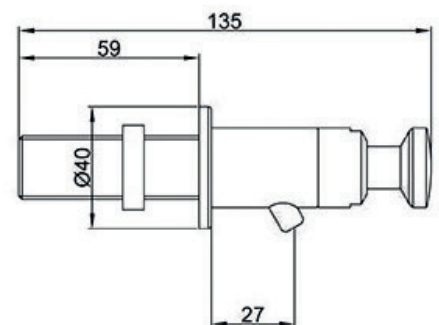

PRODUCT FEATURES

solid reciprocating piston pump, solid and elegant

- bore diameter: 21-23 mm
- outlet: 27 mm
- brass chromium plated
- for the installation on the wall
- under pressure

Accessories:

- liquid soap Seifomild Zero®
0,5 ltrs. / 1 ltrs. / 5 ltrs. / 10 ltrs.
(microplastic-free, chlorine-free,
dermatologically tested)
- container sizes: 500 / 1.000 ml
- stainless steel container: 450 ml
- repair kit big / small
- complete interiors set
- press button
- fastening set
- bottle nut with valve
- hose line
- bottome valve / hose extension kit
- fixing for 5 litre-container (stainless steel)
- washer \varnothing 50 mm,
drilling diameter: 21-35 mm
- washer \varnothing 60 mm,
drilling diameter: 21-35 mm

Proposal for tender offer:

solid reciprocating piston pump, brass chromium plated, with suction hose, for the installation on the wall, under pressure.

Gap outlet: 27 mm

Item No.

12080150 / Seifomat® Air & Ship Wand ASWD